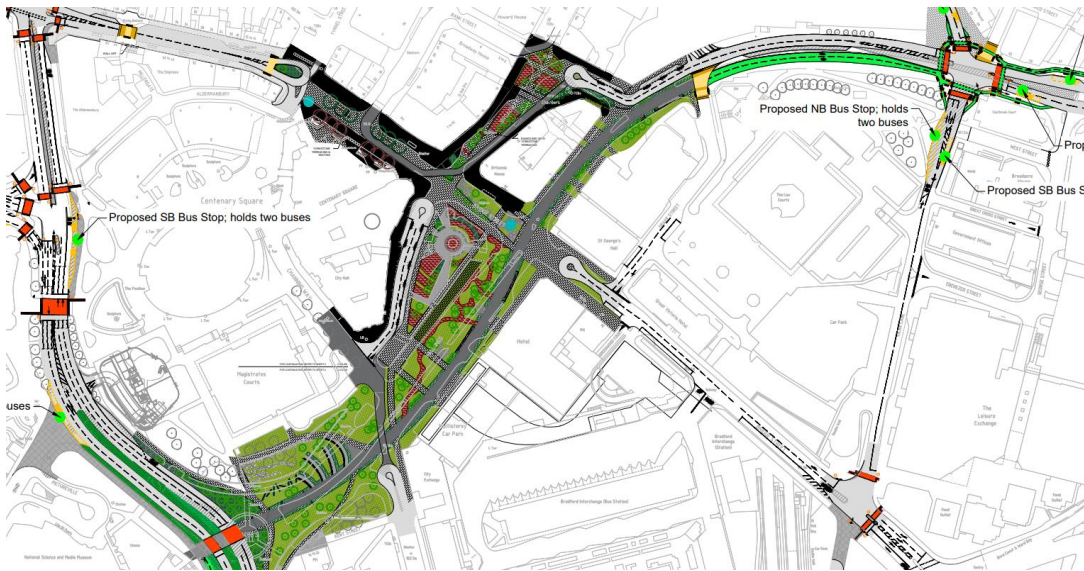

Ref	Constituency	Name	Location	Description	Ward
205		Strensall Green	Strensall Green Buttershaw	Equipped play Area & Multi- use Games Area	
206		Nurser Lane	Nurser Lane Canterbury	Equipped play Area	
207		Long Close	Long Close Delph Hill Wyke	Multi-use Games Area	
208		Flaxton Green	Flaxton Green Fagley	Equipped play Area	
209		Redcar Road	Redcar Road Greengates	Multi-use Games Area	
210		Radwell Drive	Radwell Drive Manchester Road	Multi-use Games Area	
211		Radwell Drive behind Douglas Towers	Radwell Drive behind Douglas Towers Manchester Road	Equipped play Area	
212		Radwell Drive between Ashton and Osmond House	Radwell Drive between Ashton and Osmond House Manchester Road	Equipped play Area	
213		Donald Avenue	Donald Avenue Odsal	Equipped play Area	
214		Carrholm Green	Carrholm Green Woodside	Equipped play Area	
215		Small pool Ilkley Moor	Moor adjacent to the Junction between Wells Road and Crossbeck Road	Interactive water feature.	Ilkley

City Park - Dog Exclusion Area

Need new map BD25