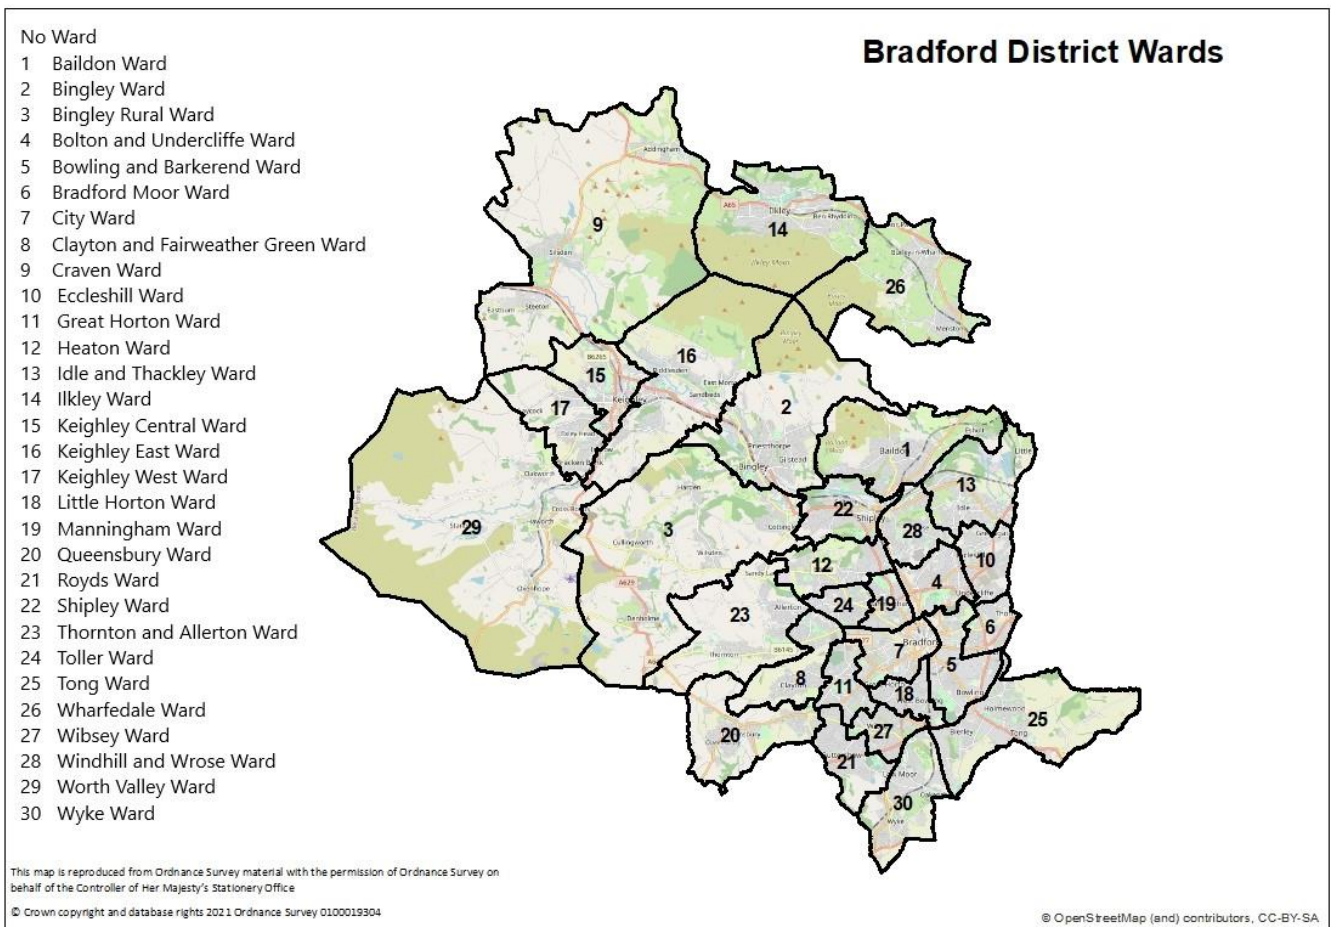

Article 3 – Dogs on leads by direction

This part of the order applies to all Public Places in the administrative area of the Council, as illustrated by the map on the following page.

Schedule 2

Article 4 – Dogs on lead areas